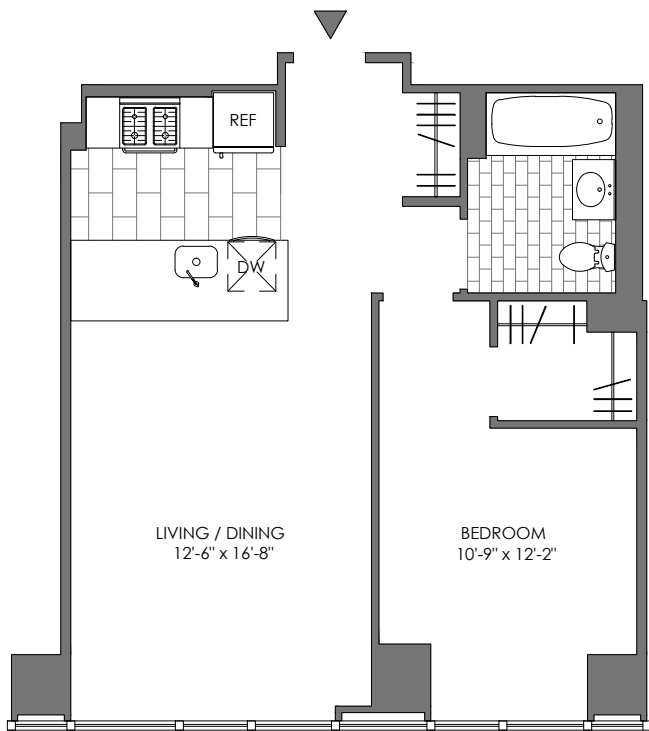

# 33BOND

B R O O K L Y N

APARTMENT 14  
FLOOR 16  
1 Bedroom - 1 Bath

All dimensions are approximate and subject to normal construction variances and tolerances.