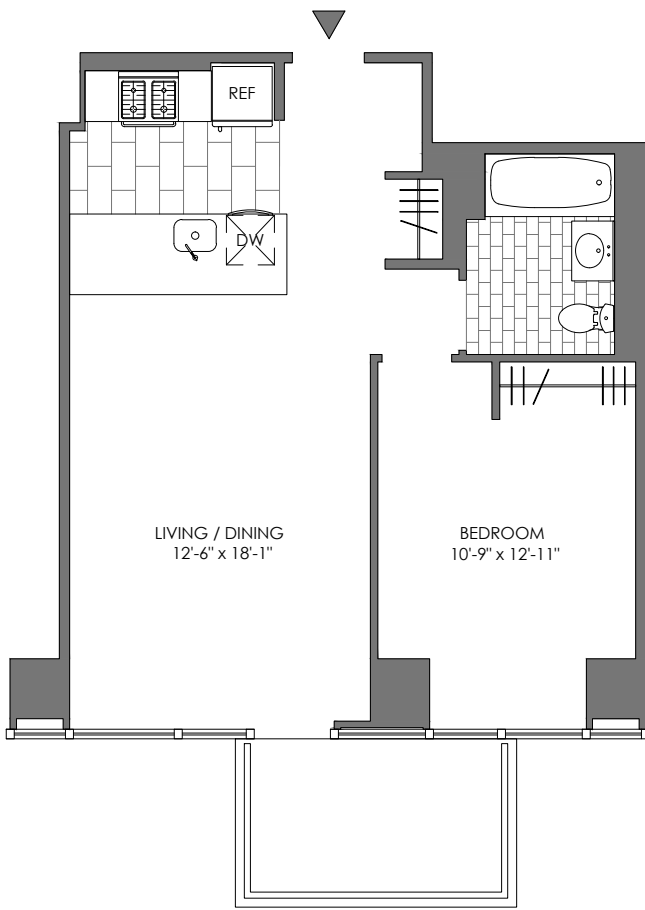

33BOND

B R O O K L Y N

LIVING / DINING
12'-6" x 18'-1"

BEDROOM
10'-9" x 12'-11"

APARTMENT 16

FLOOR 18-PH

1 Bedroom - 1 Bath
Balcony

All dimensions are approximate and subject to normal construction variances and tolerances.