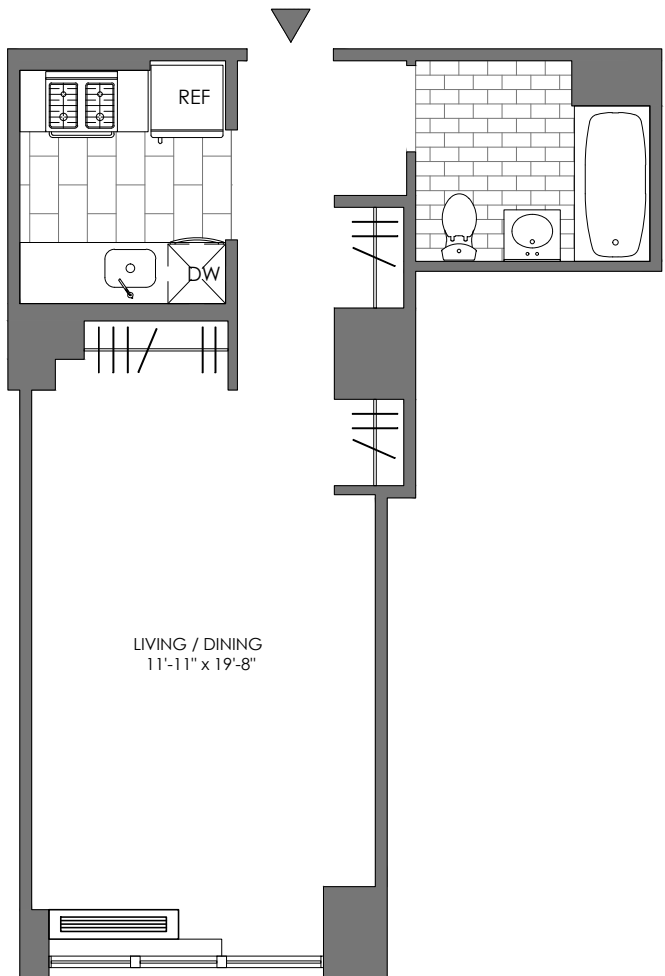

33BOND

B R O O K L Y N

LIVING / DINING
11'-11" x 19'-8"

APARTMENT 15
FLOOR 4-14
Studio