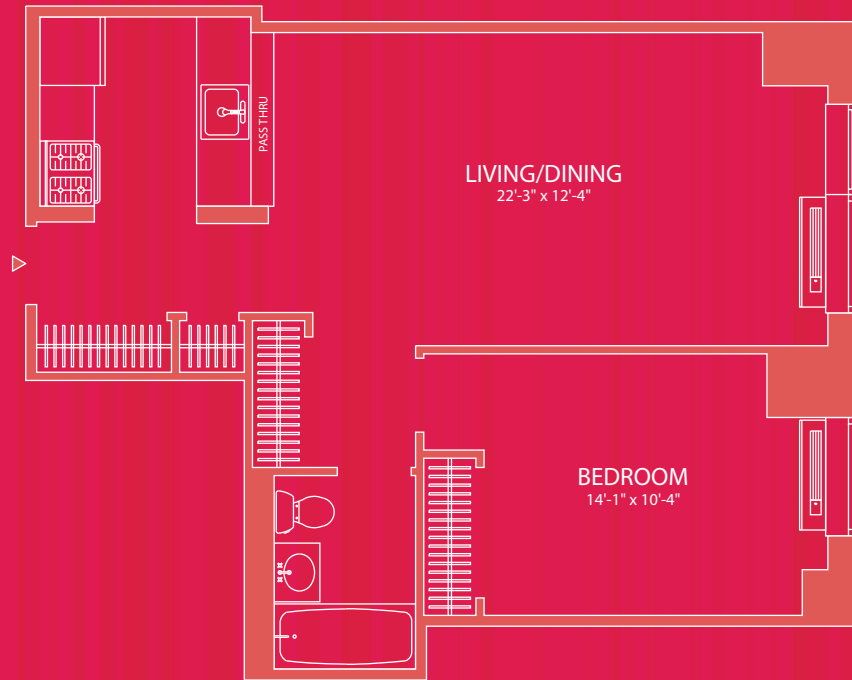

455 WEST 37TH

 **TF CORNERSTONE**

FLOOR 6,7 **32**
FLOOR 8-10 **28**