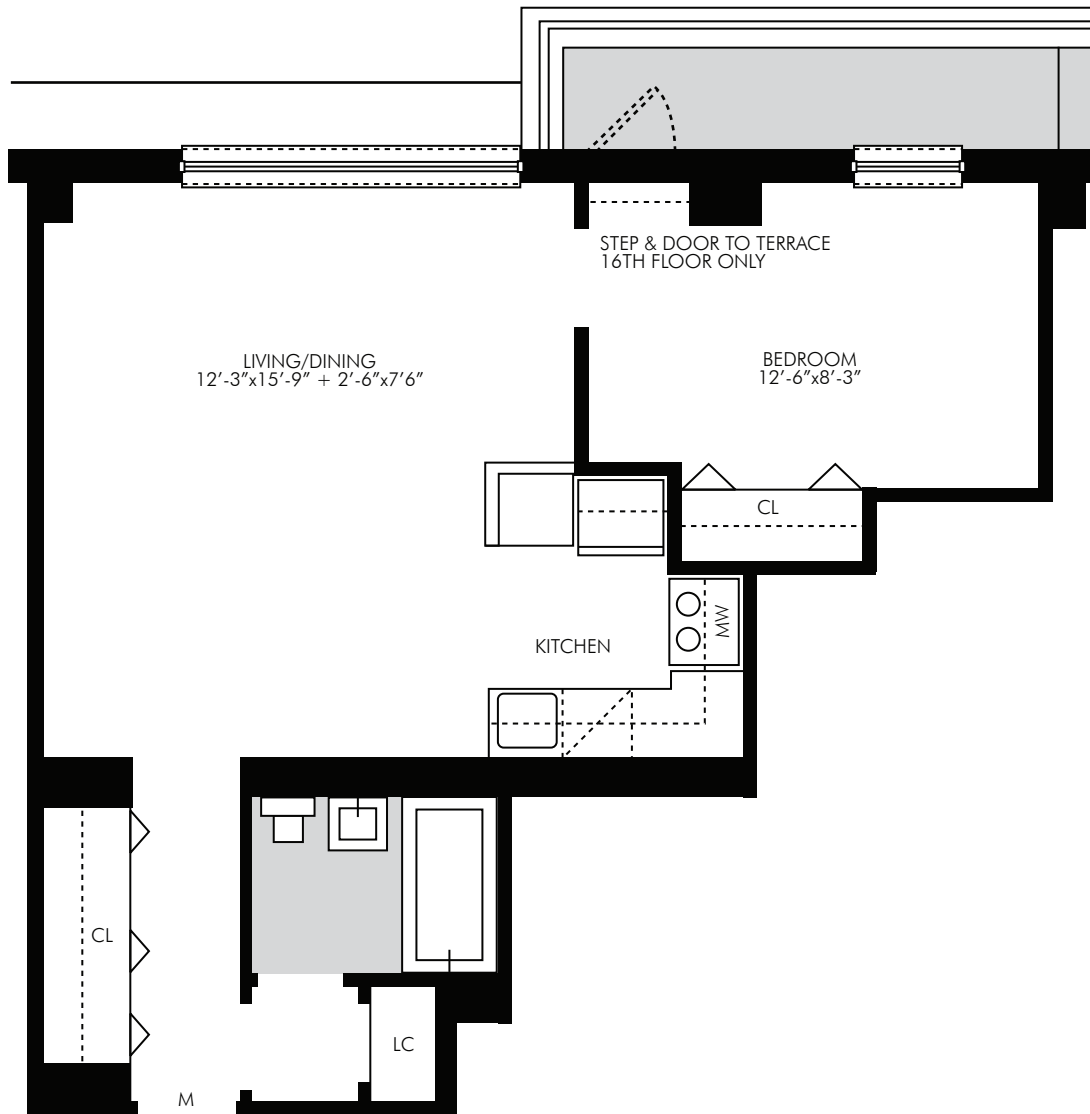

# PLAZA EAST

APARTMENT: M | FLOORS: 16-17

340 EAST 34TH STREET NEW YORK, NY 10016 | 212-779-1313

**TFCORNERSTONE** | TFCORNERSTONE.COM

ALL LAYOUTS AND DETAILS SHOWN ARE APPROXIMATE