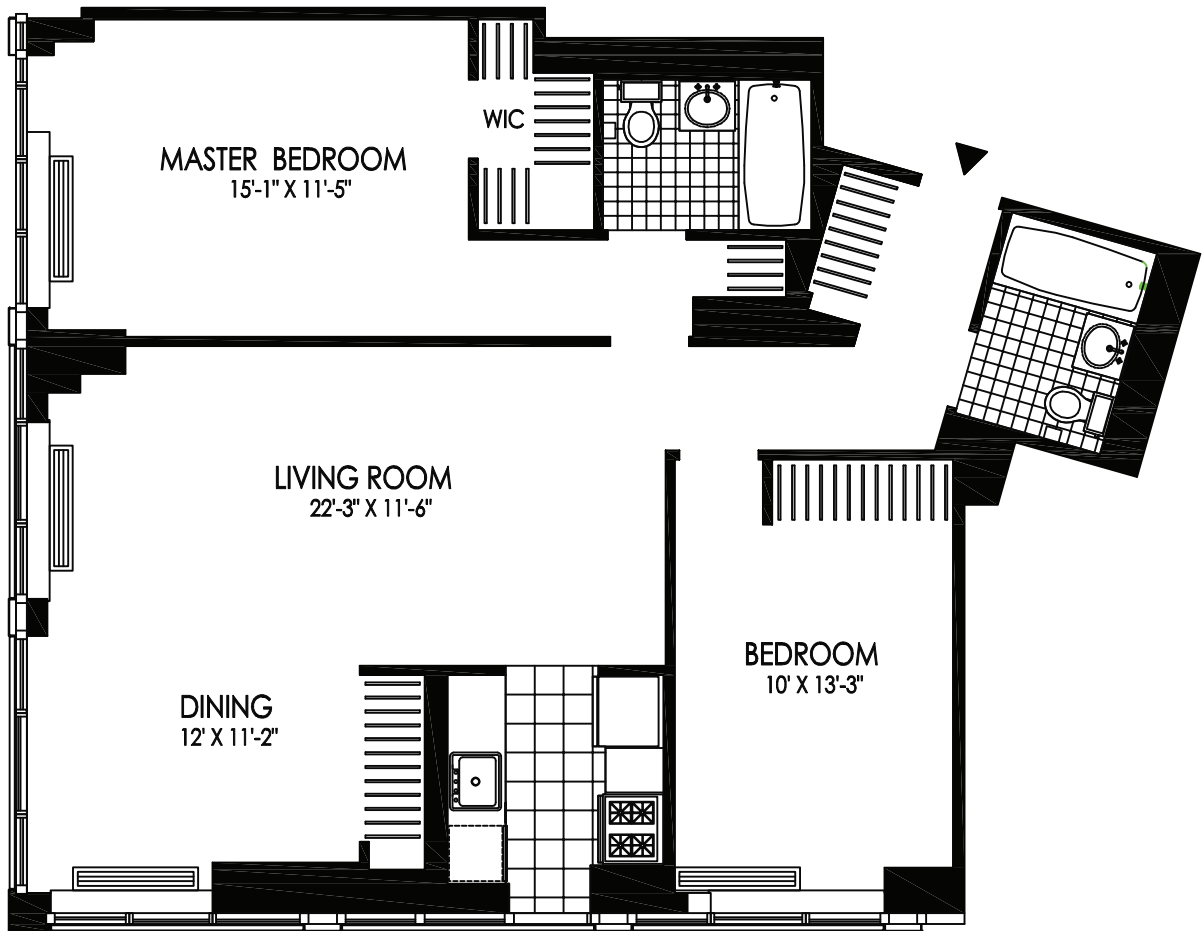

EAST COAST

4720 Center Blvd
Long Island City, NY 11109
718.606.9440

UNIT 04

Floors 11

All dimensions are approximate and subject to normal construction variances and tolerances.

TFCORNERSTONE
Building on Tradition